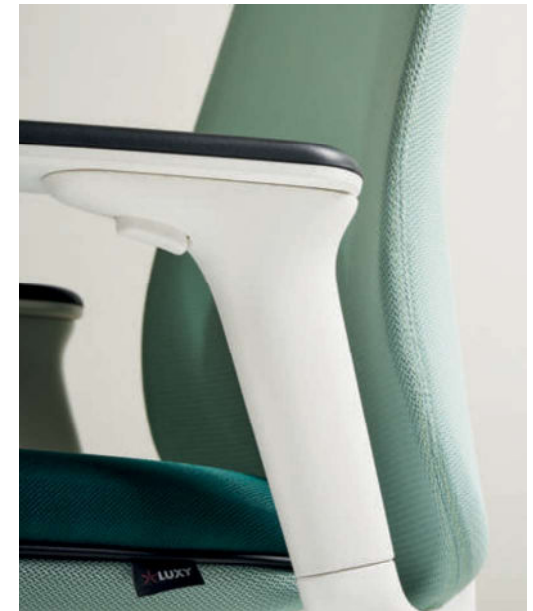

IKIGAI

Luxy R&D Design

Operativa full optional

Seduta operativa con schienale in rete tridimensionale traspirante, extra morbida, disponibile in 9 colori. Ergonomia, supporto, e comfort top di gamma.

Full optional operational chair

Three-dimensional breathable mesh backrest, extra soft, available in 9 colors. Top-notch ergonomics, support, and comfort.

Sedia base bianca/White base chair: 4IKGI08: rosa/pink, B ON09, TBI - verde/green, B ON09, TVD - rossa/red B ON12, TRO - blu/blue, CR07, TAZ Sedia base nera/black base chair: 4IKGI06: blu/blue, K CR06, TBI - grigio/grey, B ON02, TNE

4IKGI08, B ON12, TRO

4IKGI08: verde/green, B ON09, TVD – rossa/red B ON12, TRO – blu/blue, CR07, TAZ

Sotto sedile rivestito con la stessa rete dello schienale

Under-seat upholstered in the same mesh as the backrest.