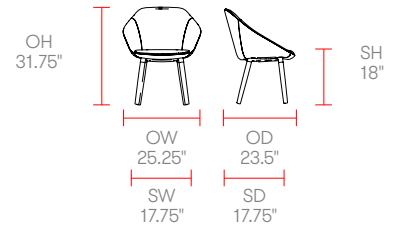

Standard Features

(* - Selected models only)

Moulded foam construction

Fully Upholstered

Aluminum leg connector frame*

Tubular steel frame on 2" hard wheel castors*

Tubular steel frame*

Plastic glides*

4 Star Aluminum auto return swivel base*

5 Star Aluminum swivel base with height

adjustment on 2" casters*

Optional Features

2" Soft wheel castors in Black*

4 star auto return base on glides*

Plastic glides*

Plastic glides with felt*

Two-tone upholstery

Performance Standards

BS EN 16139:2013 - Level 2

ANSI/BIFMA X5.1-2017

Dimensions