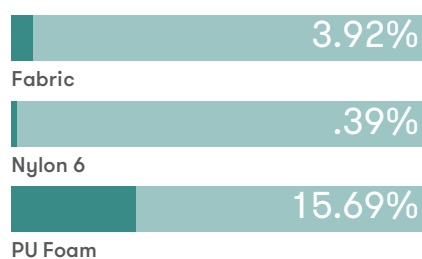

Recycled Content

Contains up to 35.50% of Recycled Material

Recyclability

The range is 100% recyclable

99%

Finish Options

Solid Ash legs and frame can be stained or colour washed.

4 Star, 5 star and Tubular steel 4 leg frames are available in New Black, White, Soft Gold, Soft Silver, Dark Bronze and Deep Mulberry.