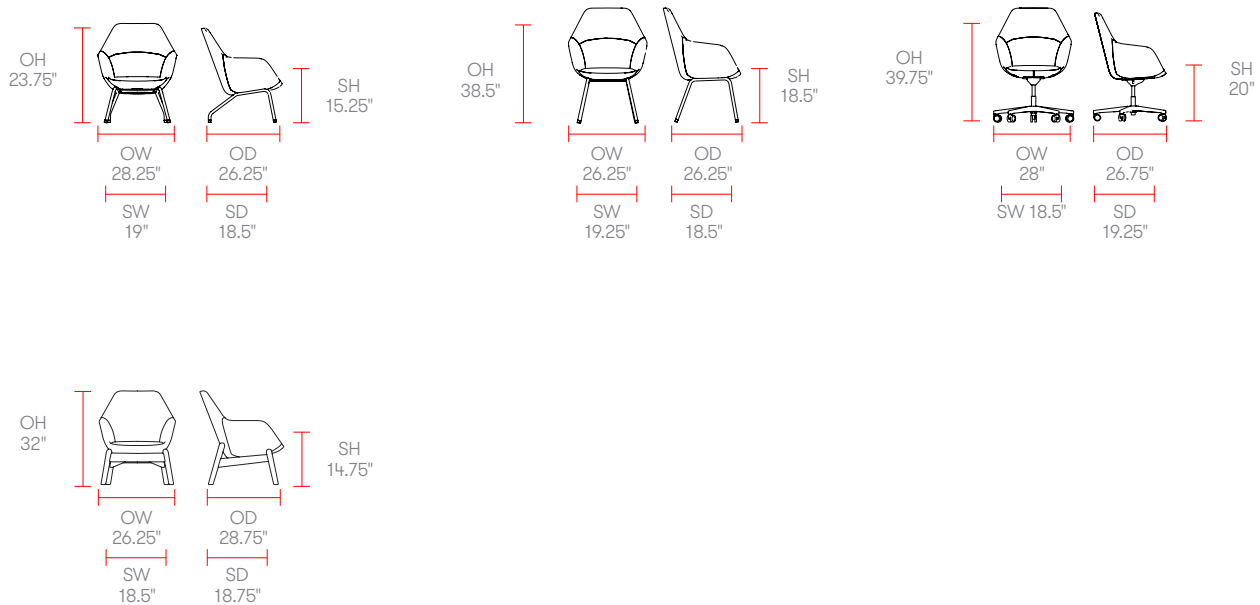

Tubular steel reclined frame*

Tubular steel frame*

Solid Ash frame*

5 Star Plastic base*

Dynamic free-floating recline and forward tilt with height adjustment*

65mm hard wheel castors*

Plastic glides*

Optional Features

5 Star Aluminum swivel base*

65mm Soft wheel castors*

Plastic glides with felt*

Two-tone upholstery

Performance Standards

BS EN 16139:2013 - Level 2

ANSI/BIFMA X5.1-2017

Dimensions