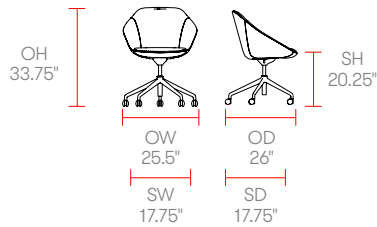

Standard Features

(* - Selected models only)

Moulded foam construction

Fully Upholstered

Aluminum leg connector frame*

Tubular steel frame on 2" hard wheel castors*

Tubular steel frame*

Plastic glides*

4 Star Aluminum auto return swivel base*

5 Star Aluminum swivel base with height

adjustment on 2" casters*

Optional Features

2" Soft wheel castors in Black*

4 star auto return base on glides*

Plastic glides*

Plastic glides with felt*

Two-tone upholstery

Performance Standards

BS EN 16139:2013 - Level 2

ANSI/BIFMA X5.1-2017

Dimensions