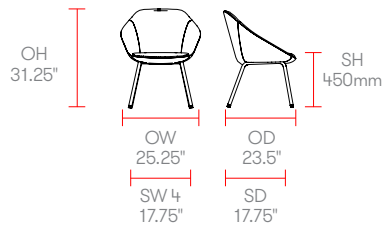

Standard Features

(* - Selected models only)

Moulded foam construction

Fully Upholstered

Aluminum leg connector frame*

Tubular steel frame on 2" hard wheel castors*

Tubular steel frame*

Plastic glides*

4 Star Aluminum auto return swivel base*

5 Star Aluminum swivel base with height

adjustment on 2" casters*

Optional Features

2" Soft wheel castors in Black*

4 star auto return base on glides*

Plastic glides*

Plastic glides with felt*

Two-tone upholstery

Performance Standards

BS EN 16139:2013 - Level 2

ANSI/BIFMA X5.1-2017

Dimensions