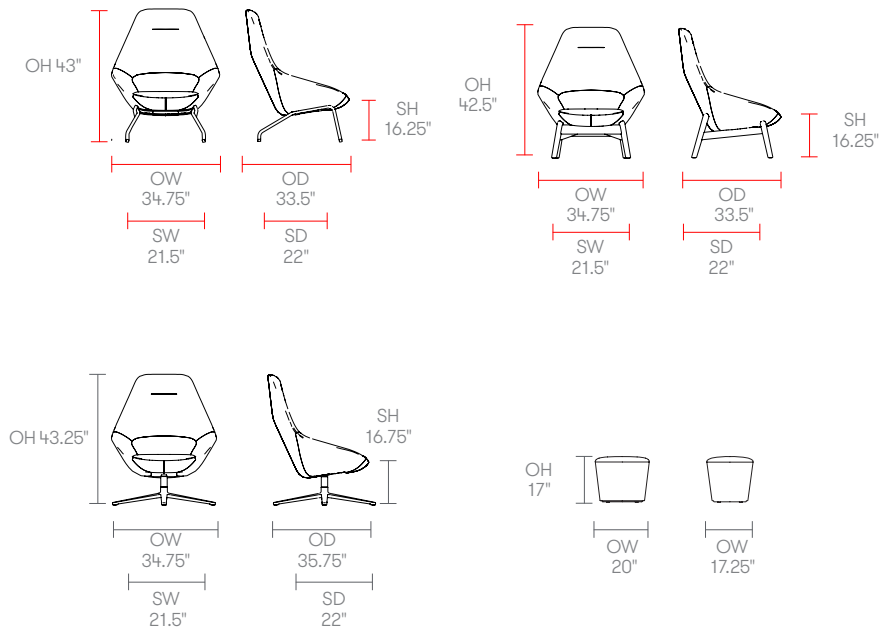

Optional Features

Plastic glides with felt*

Two-tone upholstery

Performance Standards

BS EN 16139:2013 - Level 2

ANSI/BIFMA X5.1-2017

Dimensions

Standard Features