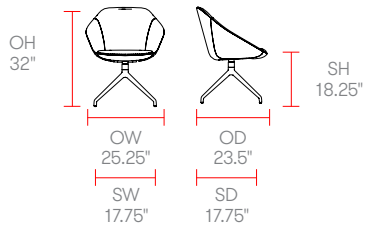

Standard Features

(* - Selected models only)

Moulded foam construction

Fully Upholstered

Aluminum leg connector frame*

Tubular steel frame on 2" hard wheel castors*

Tubular steel frame*

Plastic glides*

4 Star Aluminum auto return swivel base*

5 Star Aluminum swivel base with height

adjustment on 2" casters*

Optional Features

2" Soft wheel castors in Black*

4 star auto return base on glides*

Plastic glides*

Plastic glides with felt*

Two-tone upholstery

Performance Standards

BS EN 16139:2013 - Level 2

ANSI/BIFMA X5.1-2017

Dimensions