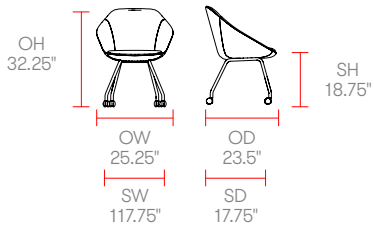

Standard Features

(* - Selected models only)

Moulded foam construction

Fully Upholstered

Aluminum leg connector frame*

Tubular steel frame on 2" hard wheel castors*

Tubular steel frame*

Plastic glides*

4 Star Aluminum auto return swivel base*

5 Star Aluminum swivel base with height

adjustment on 2" casters*

Optional Features

2" Soft wheel castors in Black*

4 star auto return base on glides*

Plastic glides*

Plastic glides with felt*

Two-tone upholstery

Performance Standards

BS EN 16139:2013 - Level 2

ANSI/BIFMA X5.1-2017

Dimensions