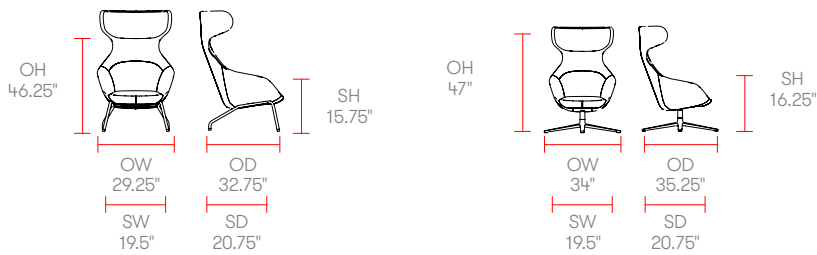

Standard Features

(* - Selected models only)
Moulded foam construction with dual density foam
Fully upholstered
Tubular steel reclined frame*
4 Star Aluminium auto return swivel base*
Plastic glides*

Optional Features

Plastic glides with felt*
Two-tone upholstery

Performance Standards

BS EN 16139:2013 - Level 2

Dimensions